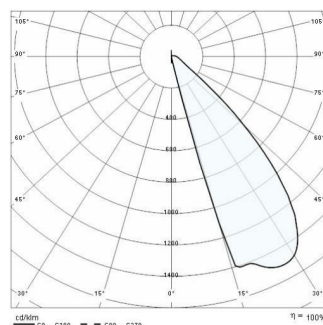

INSERT+ ZERO

Part number	304110
Lampholder:	LED
Light Source:	LED
Wattage:	5 W
Finish:	GR-94 / Metallic grey / Textured
Insulation class:	I
Degree of protection:	IP65
IK-J-xxIP:	IK08 5J xx5
CRI:	80
Kelvin:	3000
Power factor:	COSφ ≥ 0,9
Optic:	ASYMMETRIC MEDIUM REFLECTOR
Lightsource lumen output:	511 lm
Luminaire lumen output:	125 lm
L:	L90
B:	B10
Lifetime:	36000 h
Ta MIN luminaire:	-20°
Ta MAX luminaire:	45°

Photometric data

Technical drawings